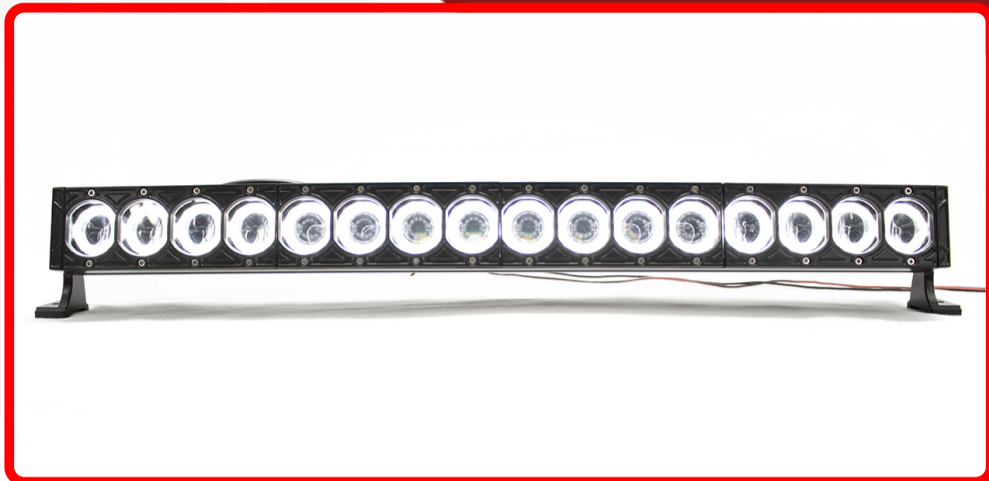

SKU # RS34HALO

Part # 1004970

Description

HALO-DRL Series 160W/14,500LM 31in LED Light Bar w/ Individual Halo DRLs (33.25in Mount to Mount)

Categories Powersports, Truck, LED Light Bars

Sub-Categories

HALO-DRL Series LED Light Bars, LED Light Bars, Halo-DRL Series Single Row Light Bars

UPC 814843029896

Unit of Measure EA

Related Skus:

Cross Sell Skus:

RSTP016

Condition

New

Manufacturer

Part Type ID 1069

Reverse Polarity

Light Bar

Operating Voltage

Current Draw

Wattage

160-Watts

Chip Type

CREE

IP Rating

LUX

Est. Labor

Hours

Gross Weight

11.15

Width